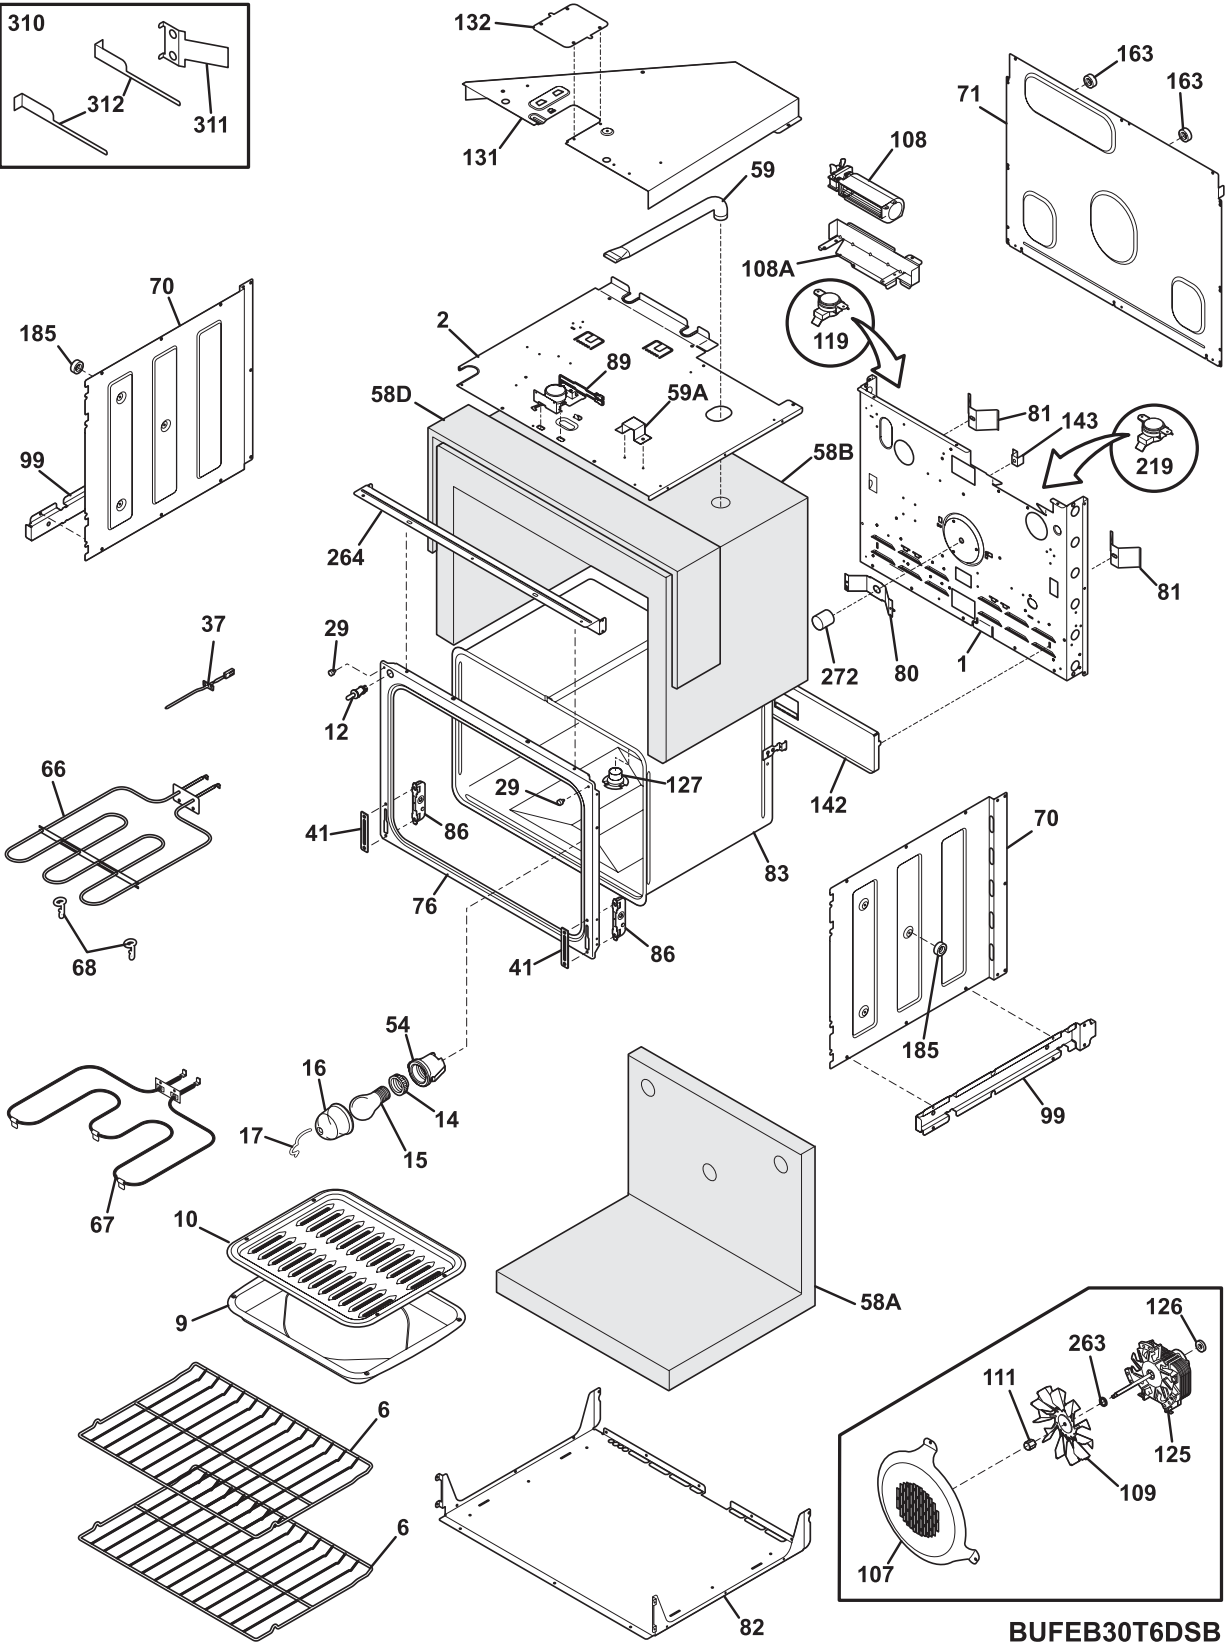

UPPER OVEN

BUFEB30T6DSB

UPPER OVEN

POS. NO	PART NO.	DESCRIPTION
1	318259202	Back, main
2	318258900	Shield, insulation, upper
6	318262502	Rack, oven
9	5303317977	Pan, broiler
10	5303317976	Insert, broiler pan
12 #	318089917	Switch, light
14	318224000	Receptacle, oven light
14*	318268099	Insulation, oven light
15	5303013071	Bulb/Lamp, light
16	3201911	Cover, oven light, glass
17	5304400195	Retainer, light cover
29	318147411	Bumper, (2)
37 #	316217002	Probe, oven temp
41	5303310526	Cover, hinge cutout
*	5303325980	Screw, 10-32 x 0.437
54	318222400	Housing, oven light
58A	318285055	Insulation, oven wrapper
58B	318285056	Insulation, oven back
58D	318285058	Insulation, 1/2" thick, 43 x 9.5
59	318072560	Duct, oven vent
59A	318261600	Bracket, vent tube
66 #	318255600	Element, broil, 2750W
67 #	318255401	Element, bake, 3400W
68	5304403015	Support, hanger, (2), broil element
70	318259100	Shield, insulation, sides, (2)
71	318260007	Panel, rear box
76	318056217	Front, oven
80	5303320846	Plate, oven mtg
81	318192400	Spring, oven
82	318258707	Shield, insulation, lower
83	318261404	Liner, oven assy
86	5303310524	Receptacle, hinge
89 #	318261202	Motor, latch assy
*	318231705	Harness, latch
99	318252800	Support, side
*	5303300265	Screw, 8-18 x 0.500, chrome, (3)
107	318219401	Cover, fan
108#	318073018	Motor, blower
*	08016432	Screw, truss head, 8-18 x 0.375
108A	318251300	Bracket, fan support
109	316136400	Blade, fan
111	316136600	Nut, fan retainer
119#	318004900	Switch, thermal
125#	316415800	Motor, fan
125*	5303316994	Insulation, 3.81 x 3.13
126	318142100	Washer, motor, RH, convection
127	318317100	Adapter Assembly, vent tube, w/converter
131	318272900	Box, vent
132	318003000	Plate, shield
142	318123910	Deflector
143	318172904	Support, wire
163	318014111	Spacer
185	318014700	Spacer, oven shield, (4)
219#	318003614	Thermostat, safety
263	316136500	Washer, flat
264	318257701	Trim, oven, black, front
272	318249401	Tube, protector
310	5304440067	Cabinet Mounting Kit
311	318246010	Bracket, cabinet mtg, (2)
311*	5304438005	Screw, 6 x 1, black
312	318246702	Tool, cabinet bracket, RH
312	318246703	Tool, cabinet bracket, LH
*	3201861	Screw, 6 x 0.375, (4)
*	5303211311	Screw, 8 x 0.500
*	5303323277	Screw, 8-18 X 13/32
*	5304436875	Screw, 8-18 X 1/2, black